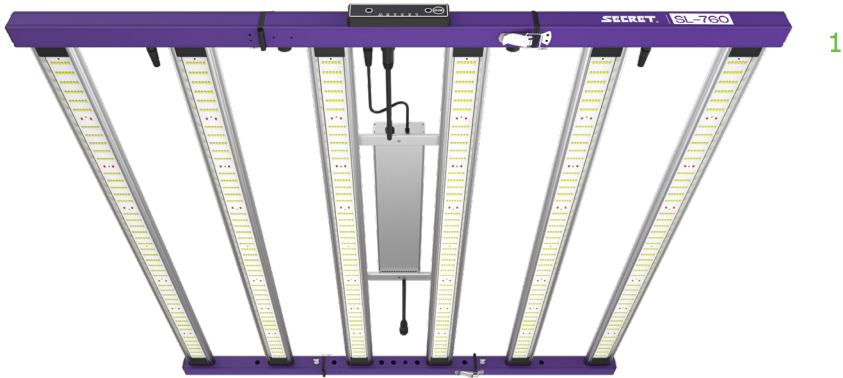

SECRET®

SL-760

STEALTH

ENERGY USE
1000W

ONBOARD & EXT
DIMMING

FULL SPECTRUM
+660nm

PASSIVELY
COOLED

WET RATED
IP65

**5 YEAR
WARRANTY**

secretled.com

SL-760

1

This full spectrum LED grow light is designed for a variety of use cases. Also known as "STEALTH" for its low profile and powerful output. The full spectrum bright white light is enriched with added 660nm red, which maximizes plant growth and vitality.

This 760 watt fixture has a 6-bar construction. Output can be adjusted between 25%, 50%, 75% and 100% via the onboard dimming button.

The Secret Lighting Control (NOT INCLUDED) can be added to one or more Secret Lighting fixtures for even more precise external dimming control.

Package Contents

- 1 Fixture x1
- 2 Fixture Hooks x2
- 3 SECRET Power Cord (10') x1
(see available Power Cord Voltage Options)
- 4 SECRET Control Cable (10') x1

Power Cord Voltage Options

120V
(NEMA 5-15P)