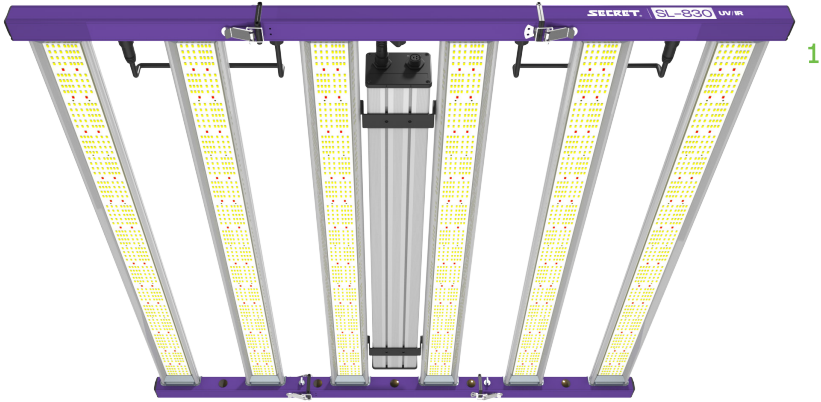

SECRET®

SL-830

UV/IR

GHOST

**ENERGY USE
830W**

**FULL SPECTRUM
+UV/IR**

**WET RATED
IP65**

**5 YEAR
WARRANTY**

**ONBOARD & EXT
DIMMING**

**PASSIVELY
COOLED**

secretled.com

SL-830

UV/IR

This full spectrum LED grow light is meticulously crafted for horticultural excellence. This fixture is nicknamed "GHOST" for its incorporation of beneficial non-visible light. Engineered with the latest technology, going beyond conventional spectrums by incorporating Ultraviolet (UV) 385nm and Infrared (IR) 730nm wavelengths.

Tailored to provide unparalleled versatility, it empowers users to optimize plant growth, quality and yield with precision.

The Secret Lighting Control (NOT INCLUDED) can be added to one or more Secret Lighting fixtures for even more precise external dimming control.

SPECIFICATION SECRET SL-830 UV/IR

Operating Voltage	100-277 VAC
Operating Freq	50/60 Hz
Input Current	6.92A @ 120V, 3.46A @ 240V, 2.99A @ 277V
PPF (umol/s)	2374
Energy Use	830 Watts (822W @ 277V)
PPF/Watt (umol/J)	2.86
Operating Temp	-4°F to 95°F (-20°C to 35°C)
BTU Output	2834
Dimensions (in)	43.31 x 43.31 x 3.15
Dimensions (mm)	1100 x 1100 x 80
Net Weight	29.76 lbs (13.5 kg)
Warranty	5 Year Limited
Life Rating	Q90 > 50,000 Hours
Certifications	ETL, CE, DLC Hort
Environment	IP65, Wet Rated