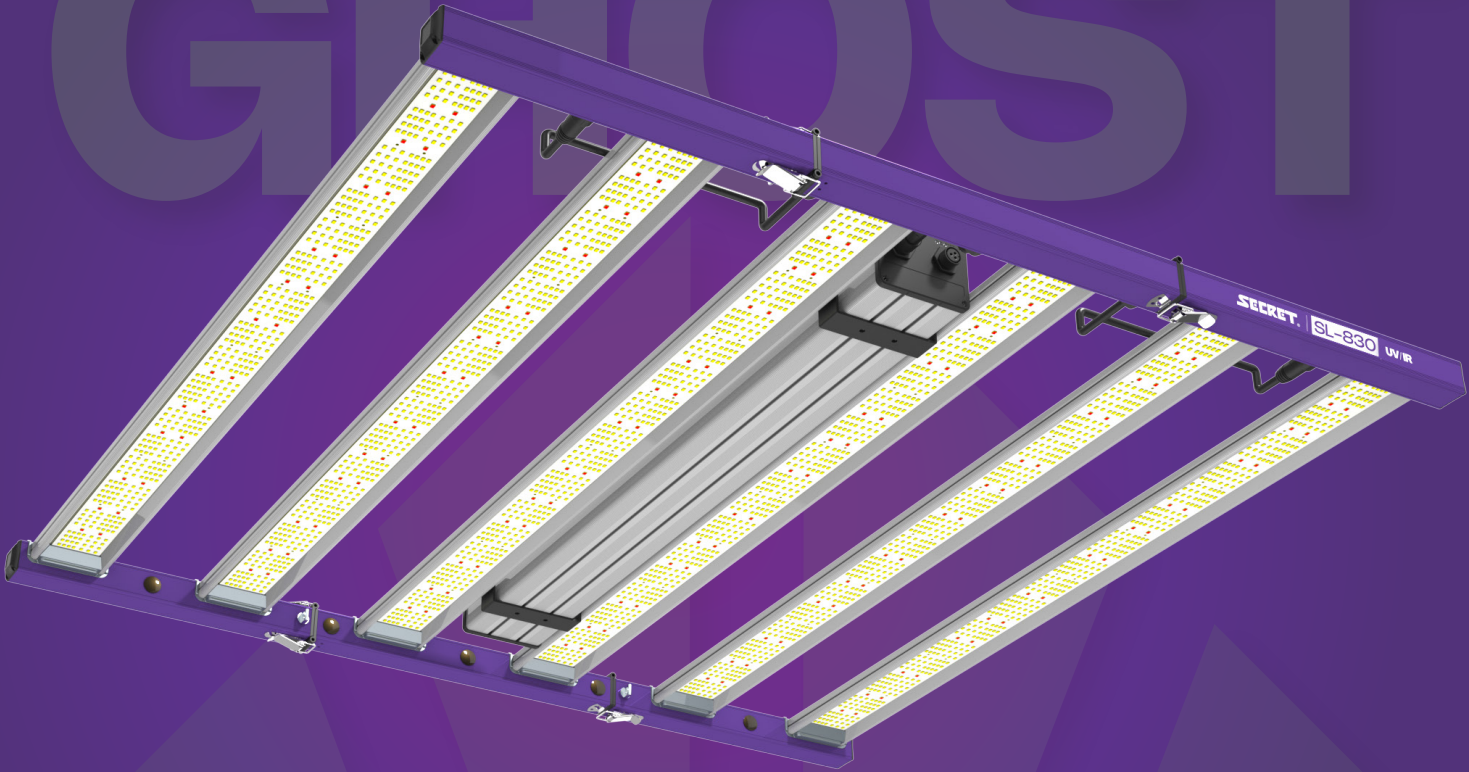

SECRET®

SL-830

UV/IR

GHOST

**ENERGY USE
830W**

**FULL SPECTRUM
+UV/IR**

**WET RATED
IP65**

**5 YEAR
WARRANTY**

**ONBOARD & EXT
DIMMING**

**PASSIVELY
COOLED**

secretled.com

SL-830

UV/IR

This full spectrum LED grow light is meticulously crafted for horticultural excellence. This fixture is nicknamed "GHOST" for its incorporation of beneficial non-visible light. Engineered with the latest technology, going beyond conventional spectrums by incorporating Ultraviolet (UV) 385nm and Infrared (IR) 730nm wavelengths.

Tailored to provide unparalleled versatility, it empowers users to optimize plant growth, quality and yield with precision.

The Secret Lighting Control (NOT INCLUDED) can be added to one or more Secret Lighting fixtures for even more precise external dimming control.

SPECIFICATION SECRET SL-830 UV/IR

Operating Voltage	100-277 VAC
Operating Freq	50/60 Hz
Input Current	6.92A @ 120V, 3.46A @ 240V, 2.99A @ 277V
PPF (umol/s)	2374
Energy Use	830 Watts (822W @ 277V)
PPF/Watt (umol/J)	2.86
Operating Temp	-4°F to 95°F (-20°C to 35°C)
BTU Output	2834
Dimensions (in)	43.31 x 43.31 x 3.15
Dimensions (mm)	1100 x 1100 x 80
Net Weight	29.76 lbs (13.5 kg)
Warranty	5 Year Limited
Life Rating	Q90 > 50,000 Hours
Certifications	ETL, CE, DLC Hort
Environment	IP65, Wet Rated